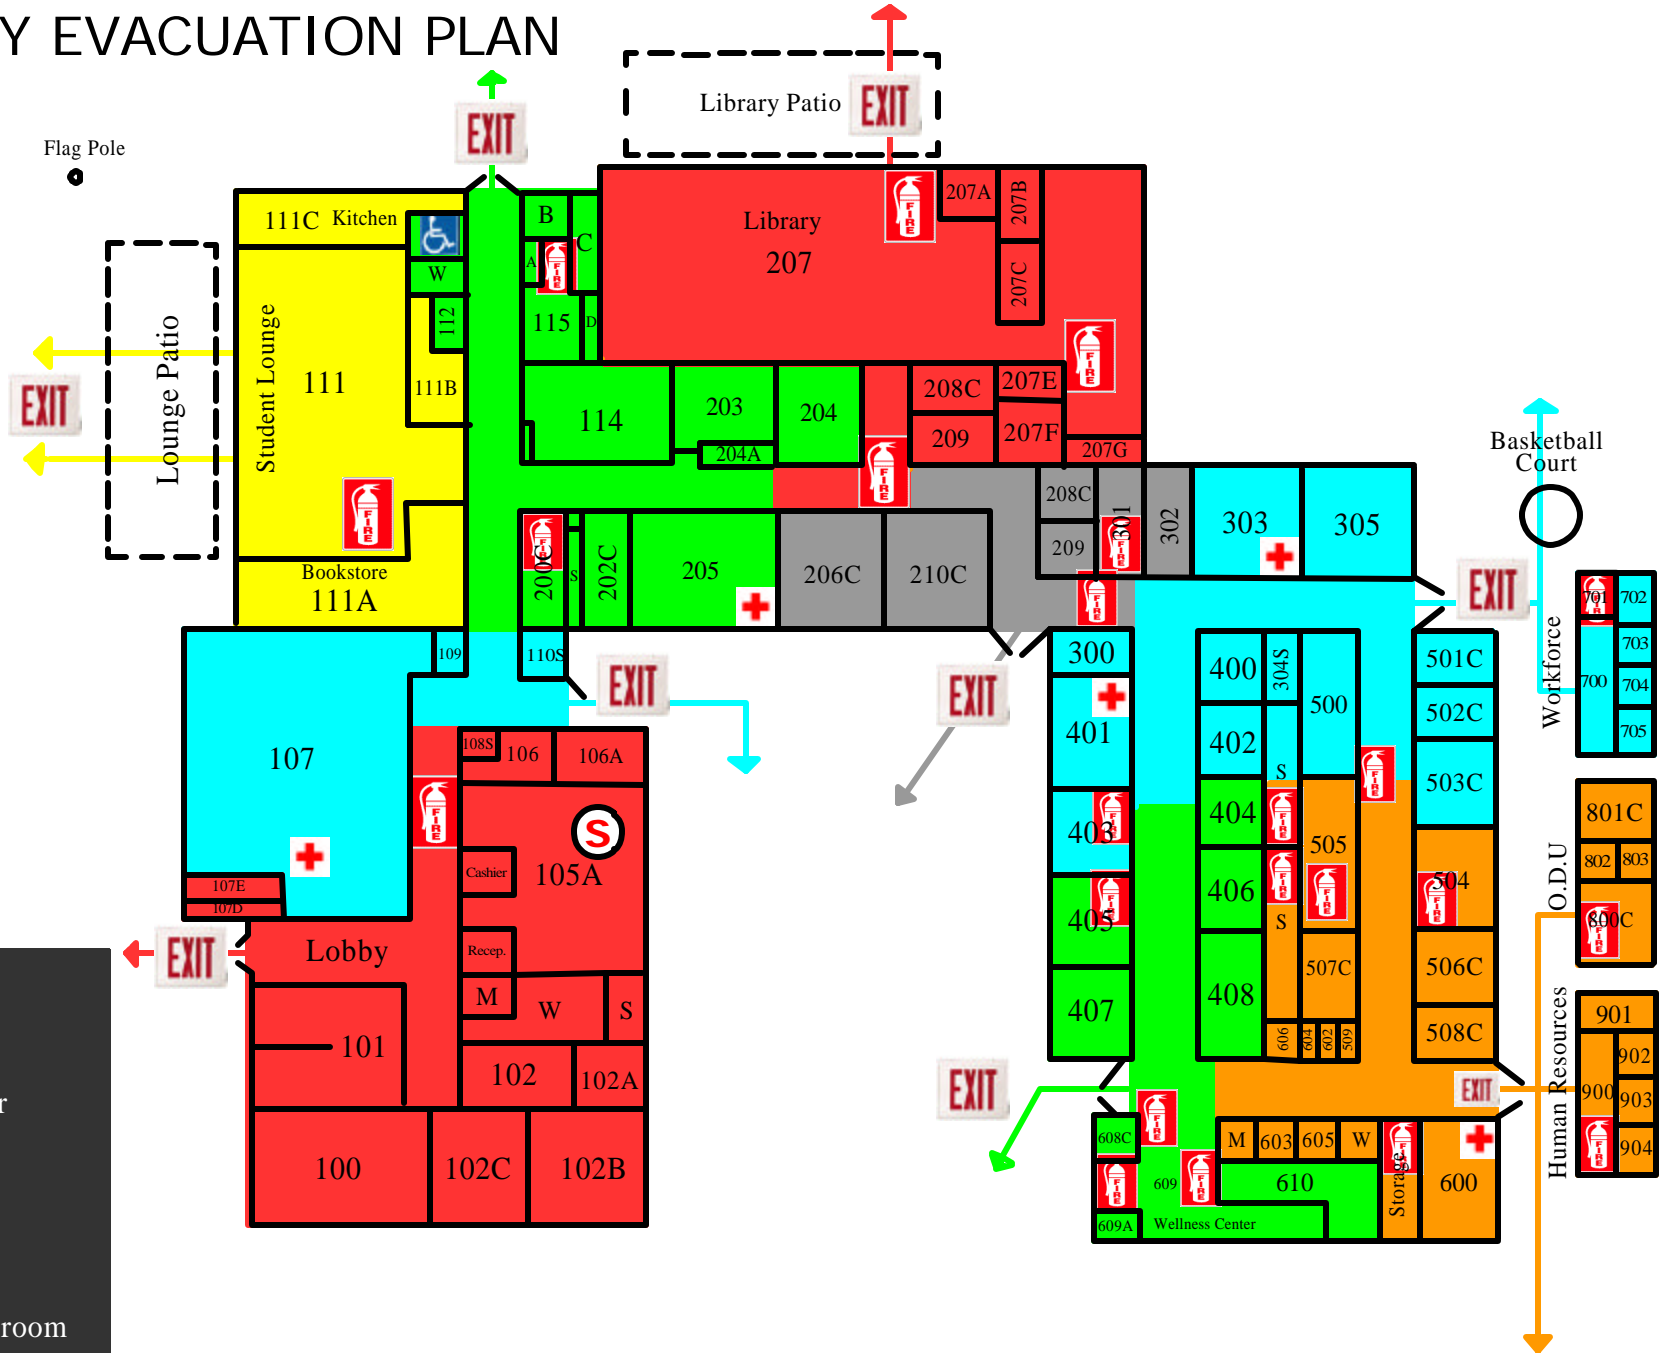

GERMANNA COMMUNITY COLLEGE EMERGENCY EVACUATION PLAN

-  = Emergency Exit
-  = Fire Extinguisher
-  = First Aid Kit
-  = Security Desk
-  = Accessible Bathroom